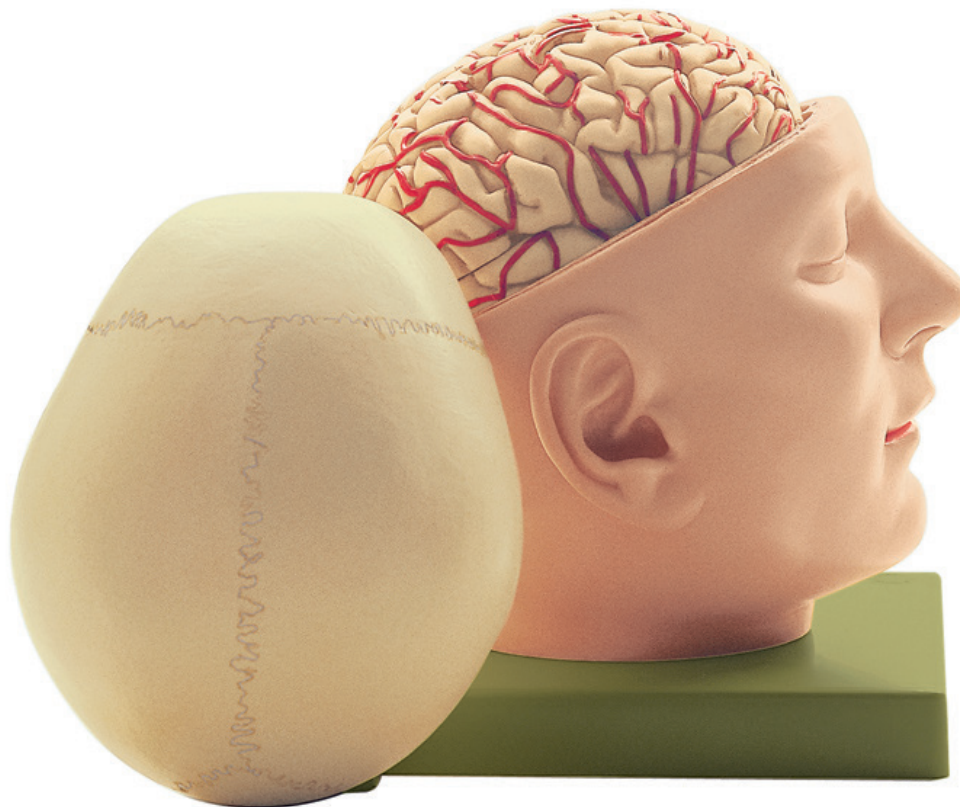

ANATOMY

Head and Nervous System

Nature is our Model

MC2/2 • BASE OF THE HEAD

Natural size, in SOMSO-PLAST®. As BS 5, but additionally with cranium. Comprises 10 parts in total.

On a green base. Height: 23 cm, width: 18 cm, depth: 22 cm, weight: 2.35 kg